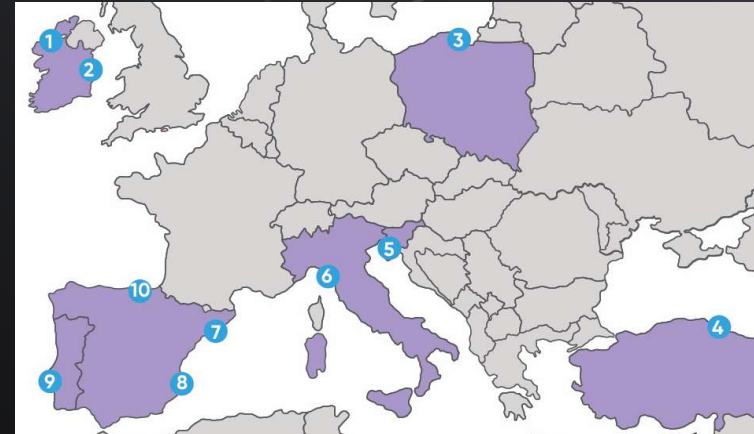

Research Led Innovation

SCORE

'Smart Control of the Climate Resilience in European Coastal Cities'

The research project offers new frameworks and approaches to managing the County and improving the resilience of the living lab

The ecosystem-based approach, adopted in SCORE will ensure sustainable management, conservation, and restoration of ecosystems that can generate social, economic and social benefits

The project will provide the Council access to cutting edge technologies, including digital twin and flood sensor technologies