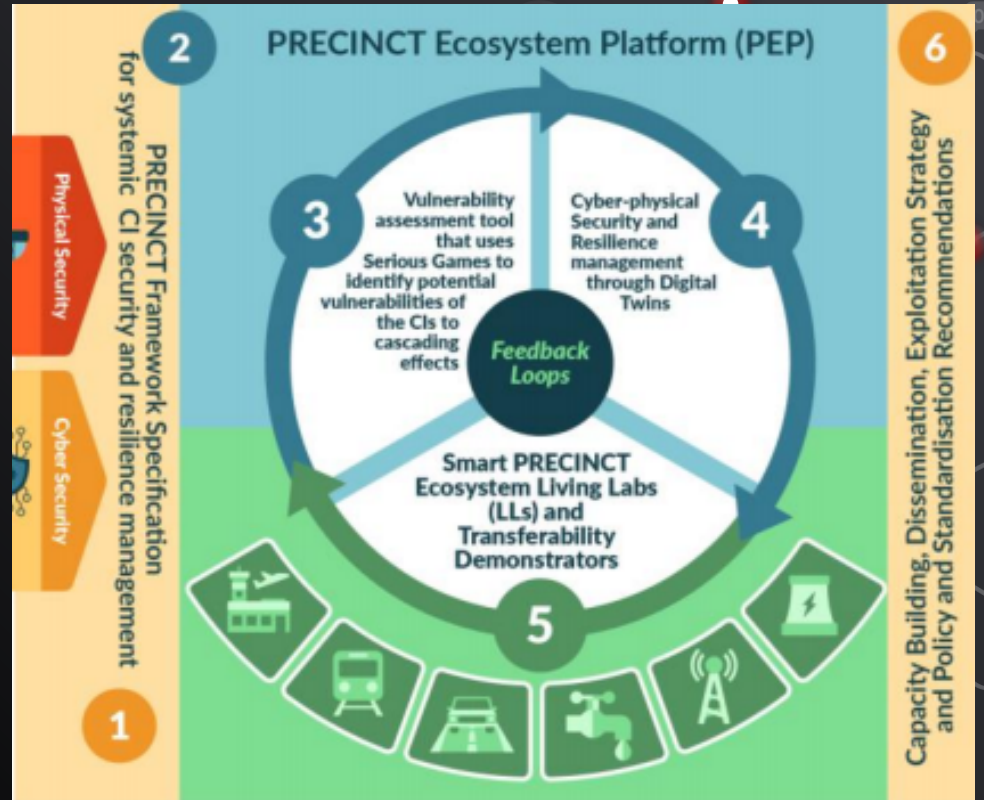

Research Led Innovation

PRECINCT

001

The project will evaluate and improve multiple critical infrastructure types

Living Labs provide both an experimentation environment and innovation testbed for PRECINCT

Working with UCD and our EU partners we will validate the findings and show their transferability across the three validation demonstrators

Research Led Innovation PRECINCT

Research Led Innovation

SCORE

'Smart Control of the Climate Resilience in European Coastal Cities'

The research project offers new frameworks and approaches to managing the County and improving the resilience of the living lab

The ecosystem-based approach, adopted in SCORE will ensure sustainable management, conservation, and restoration of ecosystems that can generate social, economic and social benefits

The project will provide the Council access to cutting edge technologies, including digital twin and flood sensor technologies

Test Bed Process

Connectivity

Facilitating business through the Sandyford connectivity test bed