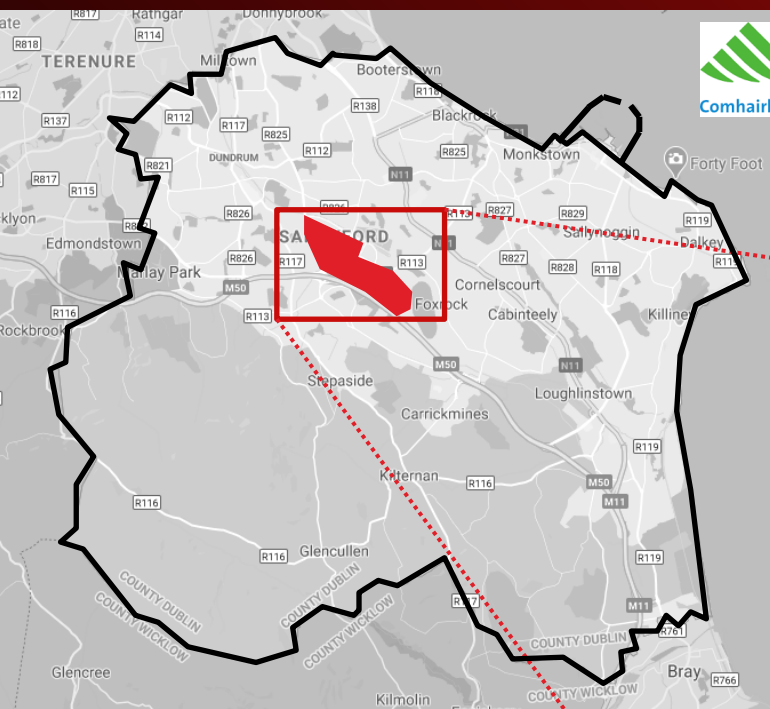

Dún Laoghaire Rathdown Innovation Testbed