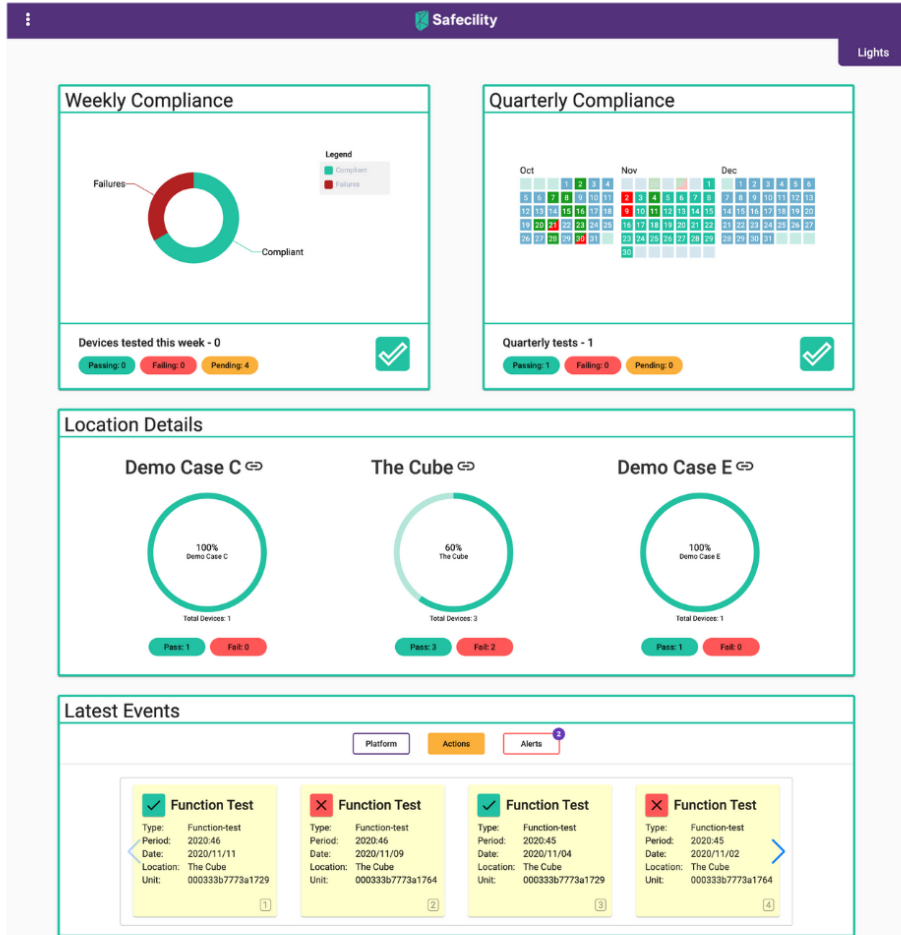

The project will provide the Council access to cutting edge technologies, including digital twin and flood sensor technologies

Test Bed Process

Connectivity

Facilitating business through the Sandyford connectivity test bed

Promoting companies to trial IoT products at a city scale

Traffic Monitoring

Air Quality

Man-Hole Access

IoT Network

cellnex

SMART SANDYFORD
A Smart Dublin District

SMART SANDYFORD
A Smart Dublin District

INTERNET OF THINGS

SEEKING **SMART**, LOW COST SOLUTIONS...

001

CHALLENGE:

TO FACILITATE CONNECTIONS

OVER AN IOT RADIOFREQUENCY MESH NETWORK

ALLOW CONNECTIVITY AND
COMMUNICATIONS OVER
NETWORK INFRASTRUCTURE