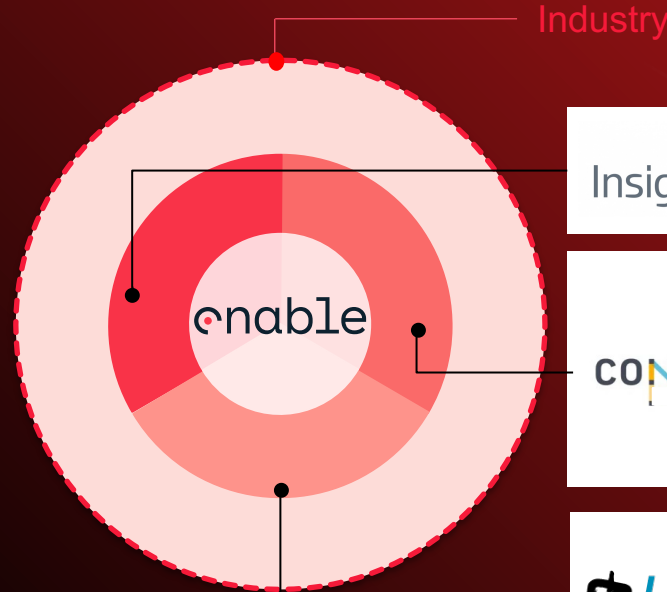

010

Covid-19 Response

Collaborative Research

Trinity College Dublin

Coláiste na Tríonóide, Baile Átha Cliath

The University of Dublin

A comparative analysis of Covid-19 responses in Ireland

10 Countries

Workshops

Interviews

Dublin Case Study

Enable Research

Professor Siobhán Clarke, Principal Investigator

Enable Research

This year Smart Sandyford has developed research projects focused on mobility, engagement, sustainability and resilience.