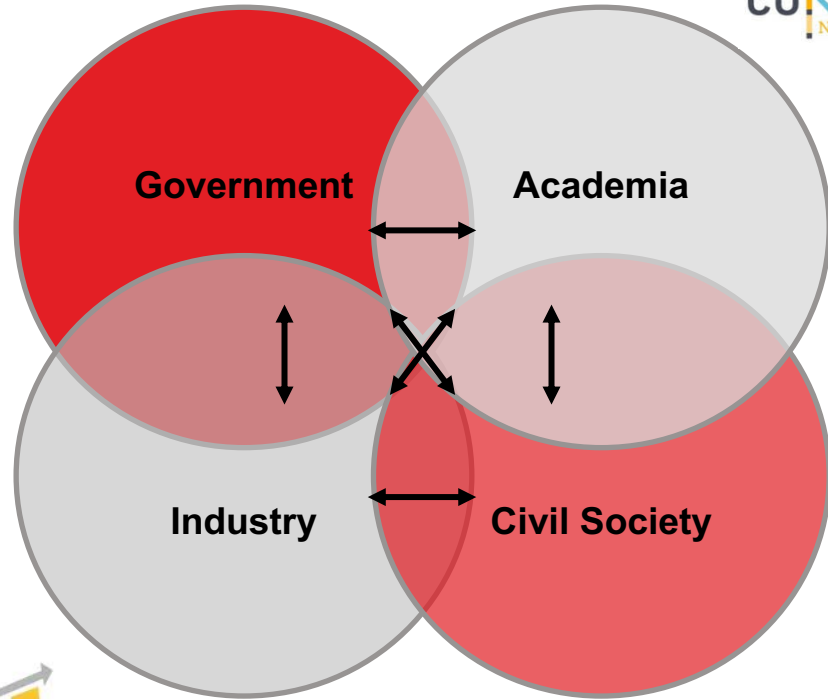

- An Cathaoirleach - Welcome
- Smart Sandyford Overview
- Covid-19
- Research Driven
- Core Projects
- Ambitions for 2021?

An Cathaoirleach Councillor Una Power

Highlights for 2020

- ✓ Launch in Microsoft HQ
- ✓ €220,000+ EU Research Funding
- ✓ Research Collaboration Papers
- ✓ Sensor Deployment
- ✓ Expanding Team
- ✓ New Districts

Engagement

Quadruple Helix Engagement

Dún Laoghaire Rathdown Innovation Testbed

Dún Laoghaire Rathdown Innovation

- Digital Strategy
- Research Based Approach
- SBIR
- IoT Energy Trial
- Sensor Testing

Trinity College Dublin
Coláiste na Tríonóide, Baile Átha Cliath
The University of Dublin