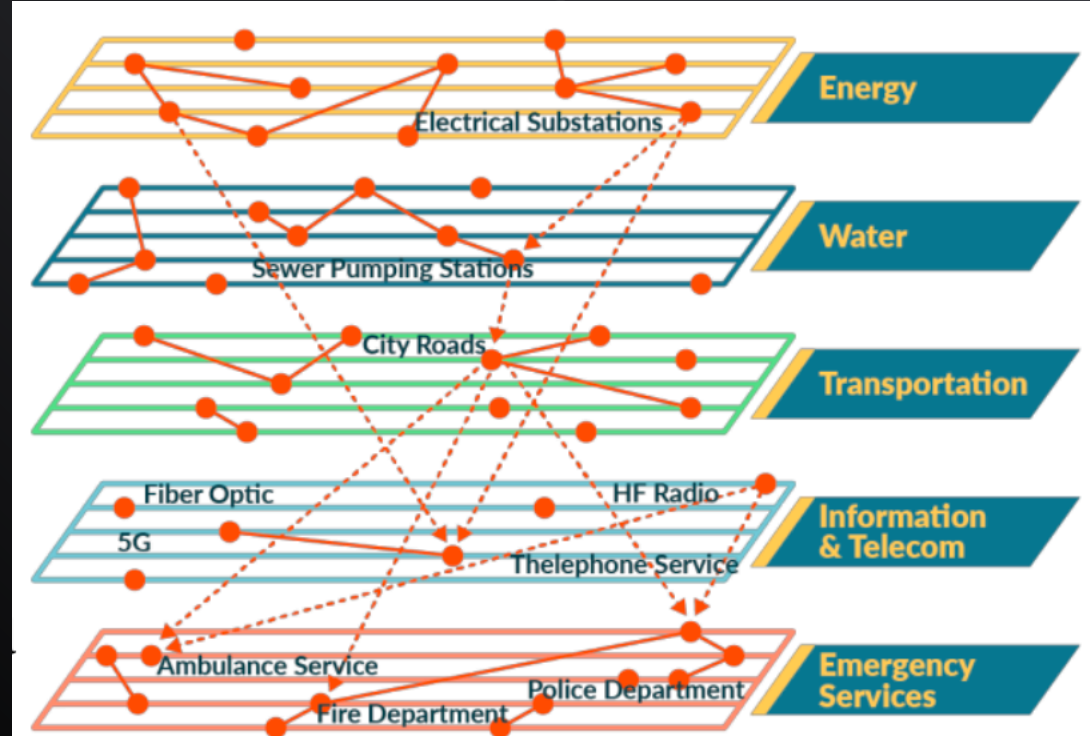

001

The project will evaluate and improve multiple critical infrastructure types

Living Labs provide both an experimentation environment and innovation testbed for PRECINCT

Working with UCD and our EU partners we will validate the findings and show their transferability across the three validation demonstrators