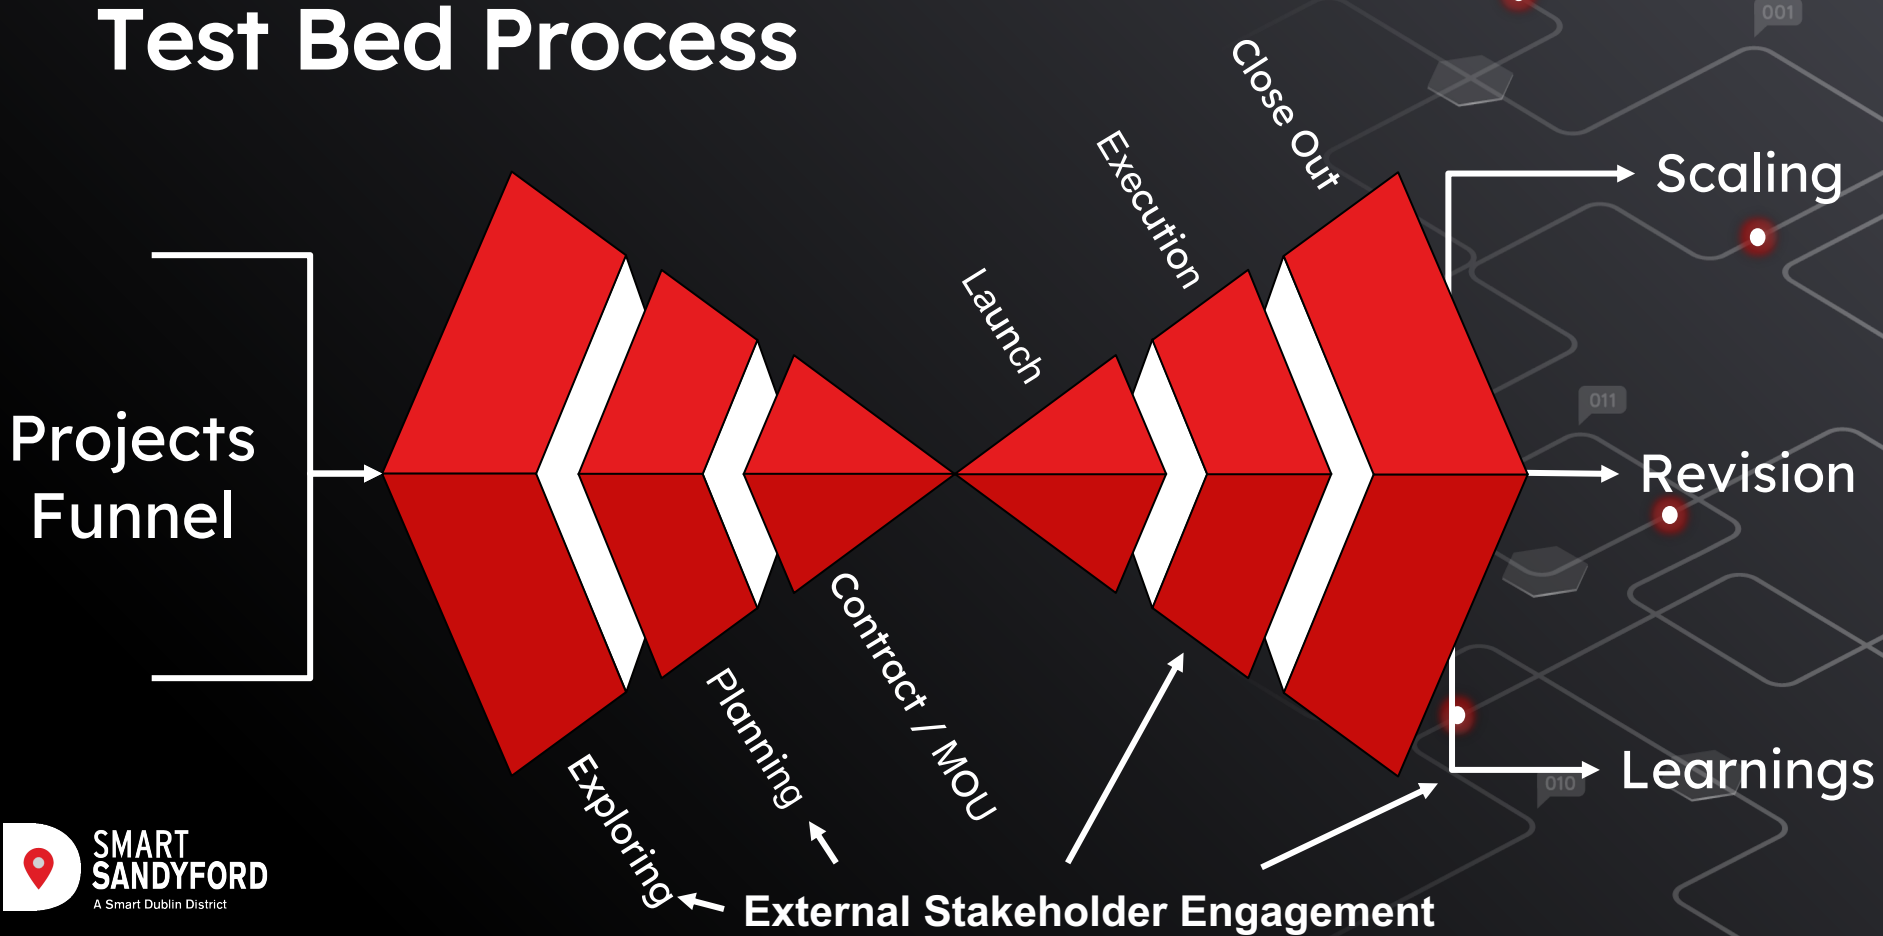

The research project offers new frameworks and approaches to managing the County and improving the resilience of the living lab

The ecosystem-based approach, adopted in SCORE will ensure sustainable management, conservation, and restoration of ecosystems that can generate social, economic and social benefits

The project will provide the Council access to cutting edge technologies, including digital twin and flood sensor technologies

Test Bed Process

Connectivity

Facilitating business through the Sandyford connectivity test bed