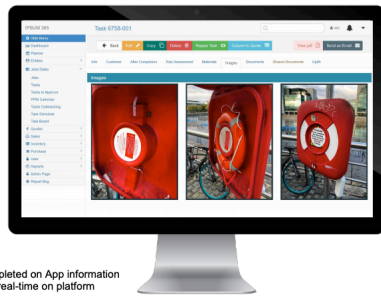

Ring Buoy Device Location