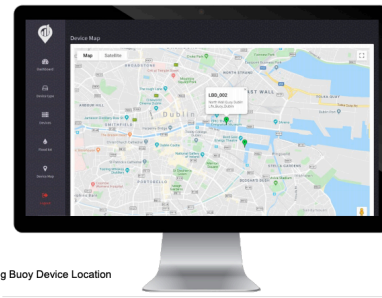

Ring Buoy Device Location