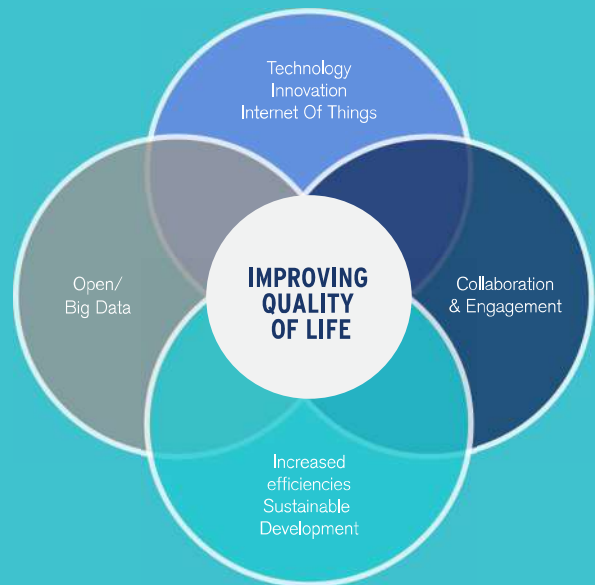

▶ SMART DUBLIN FRAMEWORK